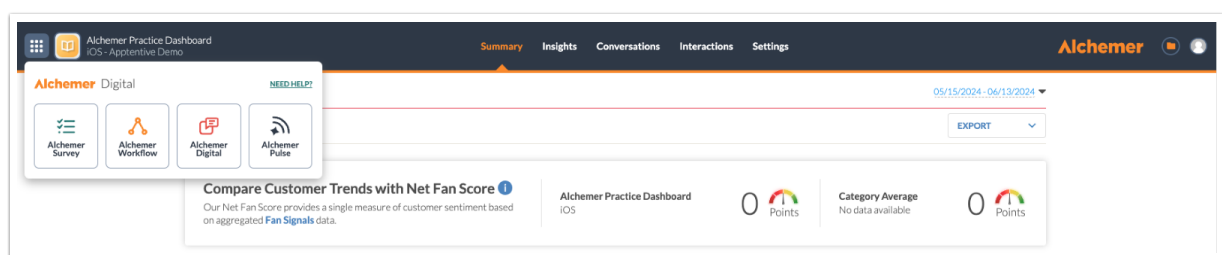

Signing Into Alchemer Pulse

The easiest way to access your Alchemer Pulse account is through the Alchemer Survey or Alchemer Digital platforms.

Sign into Alchemer Pulse via Alchemer Survey

1. [Sign into](#) your Alchemer Survey account.
2. After logging into your account, select the Pulse icon from the left hand navigation menu under Products.

3. If you have purchased Alchemer Pulse, you will then be prompted to sign into your Alchemer Pulse account.

Sign into Alchemer Pulse via Alchemer Digital

1. [Sign into](#) your Alchemer Digital account.
2. After logging into your account, select Alchemer Pulse from product dropdown list via the left corner menu.