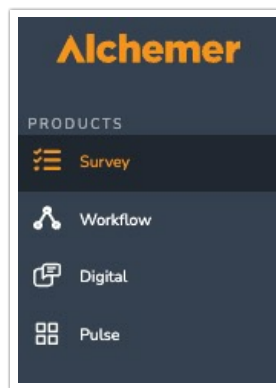

Signing Into Alchemer Pulse

The easiest way to access your Alchemer Pulse account is through the Alchemer Survey or Alchemer Digital platforms.

Sign into Alchemer Pulse via Alchemer Survey

1. [Sign into](#) your Alchemer Survey account.
2. After logging into your account, select the Pulse icon from the left hand navigation menu under Products.

3. If you have purchased Alchemer Pulse, you will then be prompted to sign into your Alchemer Pulse account.

Sign into Alchemer Pulse via Alchemer Digital

1. [Sign into](#) your Alchemer Digital account.
2. After logging into your account, select Alchemer Pulse from product dropdown list via the left corner menu.