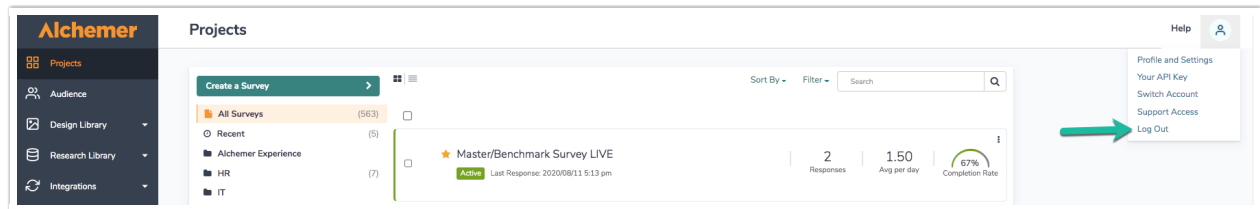

How do I log out of Alchemer?

Are you finished working in Alchemer for the day and searching for the Log Out button? The Log Out button is available at the bottom of the **Account** dropdown menu that is located in the top-right corner of the Alchemer application.