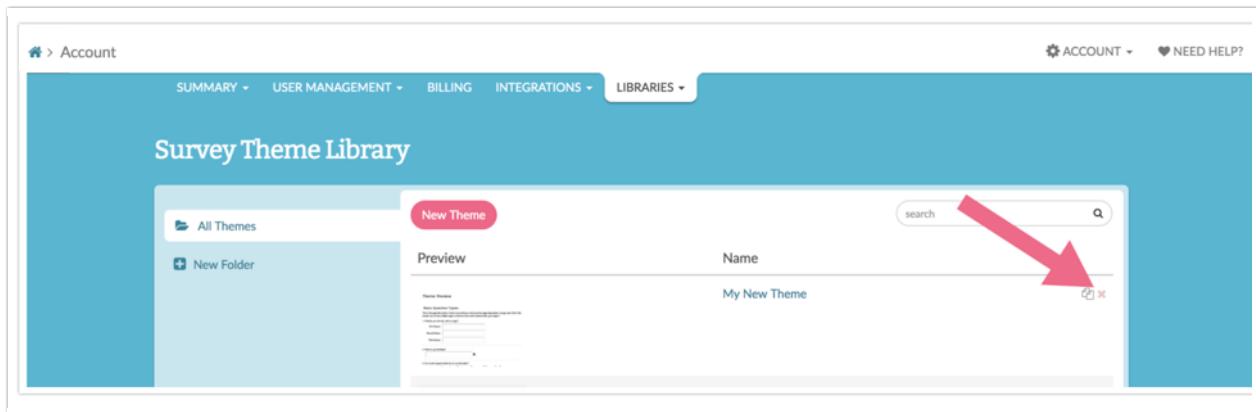

Delete a Theme from the Theme Library

Your Survey Theme Library is a great way to save time when styling your survey. If you have survey themes you* are no longer using, you can easily delete them by going to **Account > Libraries > Survey Themes** and clicking the red x icon to delete.

**The Survey Theme Library is shared across all users in your account. Use care when deleting themes, as someone else may still be using it!*

Related Articles