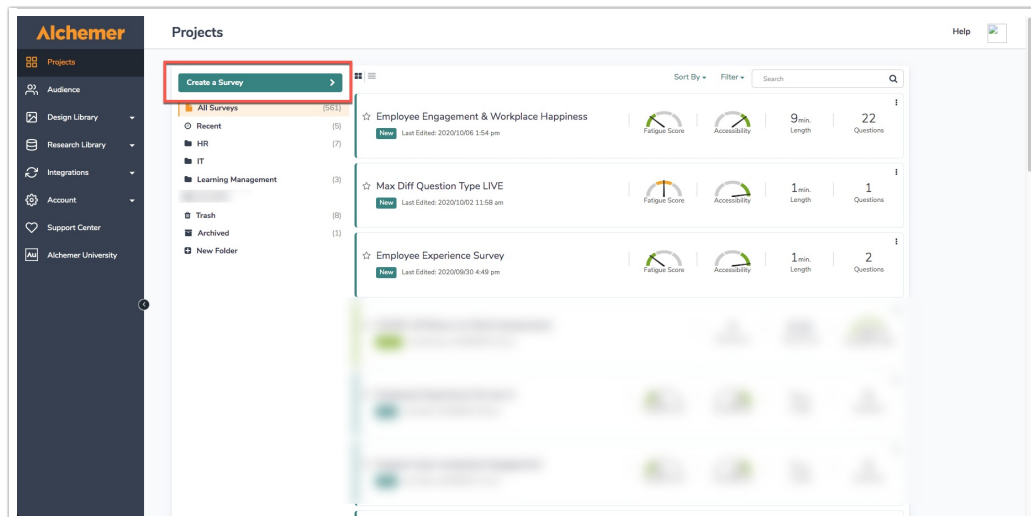

Create a Survey

1 of 13

Start by clicking the **Create Survey** button on your account homepage. Give your new survey a name and click **Start Building**.

Pat yourself on the back; you've created a survey! Ok, so it's not *that* simple. Click **Next** for the next step.