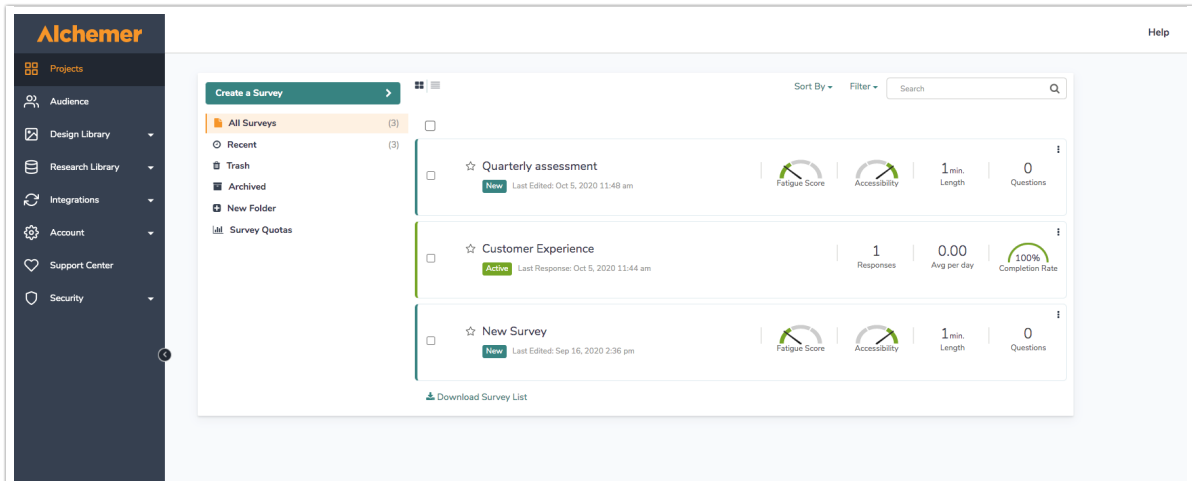

# Take a Tour of Alchemer Survey

1 of 22

This is the main page of Alchemer. We call this the "Dashboard or Home Page."

You will have a list of all your surveys, quizzes, forms, and polls on this screen. Additionally, the Left-Hand Navigation Menu is available for Audience, Design Library, Research Library, and much more! To access a survey, click on its title in the list.